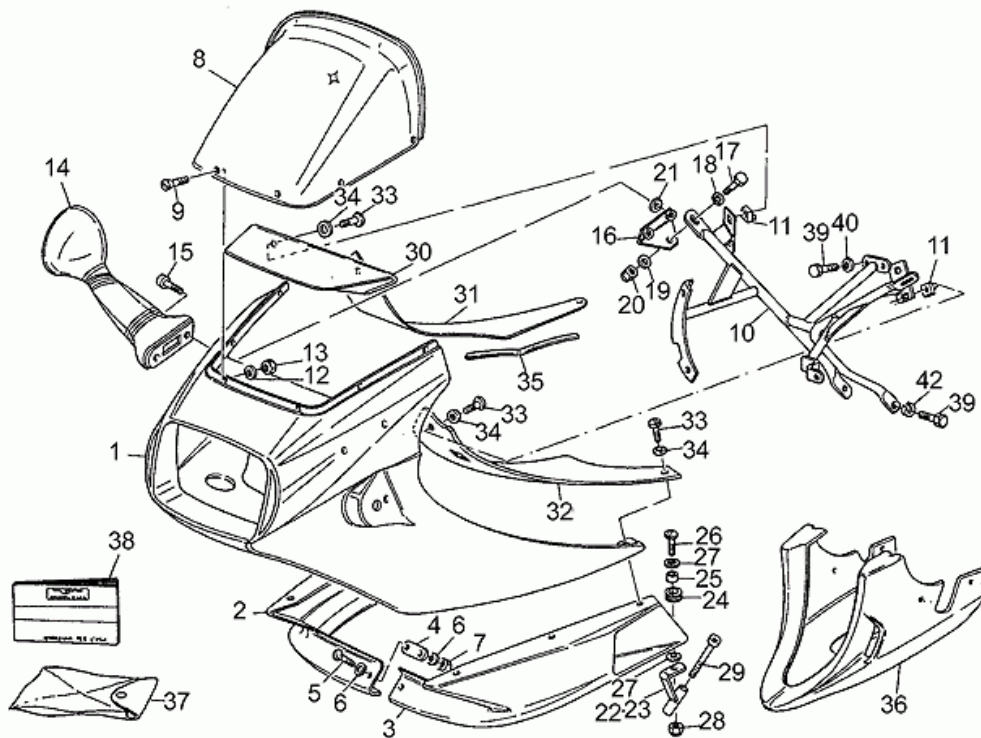

GU04600 Targa 750 1990-1992
Tab.02 - Fairing