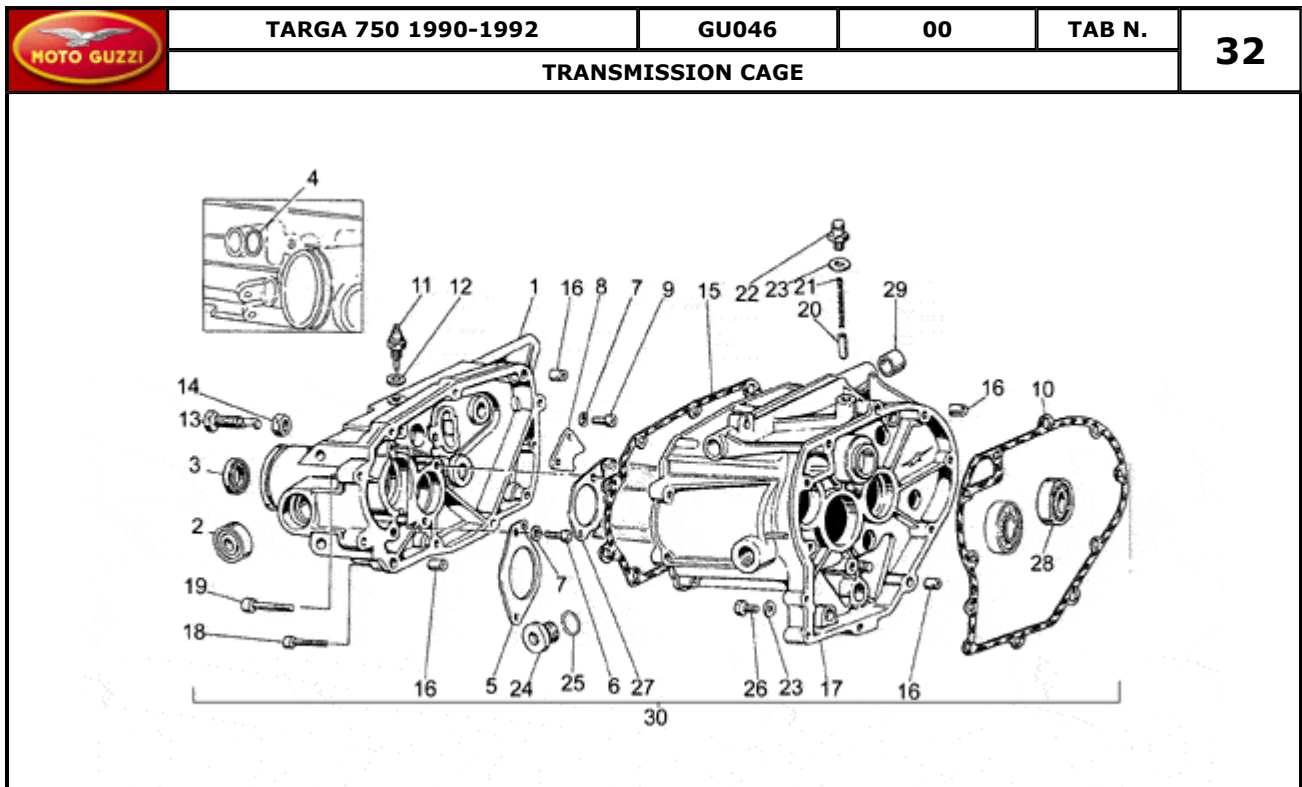

Pos.	Description	Year	I_M	Country	Version	Code	Q.ty	P.Cod.
1	Box cover, grey	-	-	-	-	GU19200861	1	
2	Bearing 15x35x11	-	-	-	-	GU92204215	2	
3	Gasket ring 28x40x7	-	-	-	-	GU90402841	1	
4	O-ring 13,95x2,92	-	-	-	-	GU90706140	1	
5	Plate	-	-	-	-	GU23213870	1	
6	Screw	-	-	-	-	GU98622314	4	
7	Washer 6,4x10x0,7	-	-	-	-	GU14217901	6	
8	Plate	-	-	-	-	GU19235800	1	
9	Screw	-	-	-	-	GU98622314	2	
10	Gasket	-	-	-	-	GU23200370	1	
11	Sensor	-	-	-	-	GU19207220	1	
12	Gasket 8,25x15x1	-	-	-	-	GU12154200	1	
13	Screw M12x1,25	-	-	-	-	GU19237800	1	
14	Low nut M12x1,25	-	-	-	-	GU92602512	1	
15	Gasket	-	-	-	-	GU19201120	1	
16	Bush 6,6x9x13	-	-	-	-	GU19002020	4	
17	Gearbox, grey	-	-	-	-	GU31200280	1	
18	Screw M6X30	-	-	-	-	GU98620330	7	
19	Screw M8X35	-	-	-	-	GU98620435	4	
20	Pawl	-	-	-	-	GU55234700	1	
21	Lever return spring	-	-	-	-	GU94321067	1	
22	Breather plug	-	-	-	-	GU19206501	1	
23	Gasket	-	-	-	-	GU10528900	2	
24	Oil plug	-	-	-	-	GU19351200	1	
25	O-ring 20,24X2,62	-	-	-	-	GU90706203	1	
26	Oil unload plug M10X1	-	-	-	-	GU31003766	1	
27	Oil bulhead	-	-	-	-	GU19208220	1	
28	Ball bearing 20x42x12	-	-	-	-	GU92201120	1	
29	Bush 10,25x15,7x8	-	-	-	-	GU19202320	2	
30	Transmission assy and housing	-	-	-	-	GU27991560	1