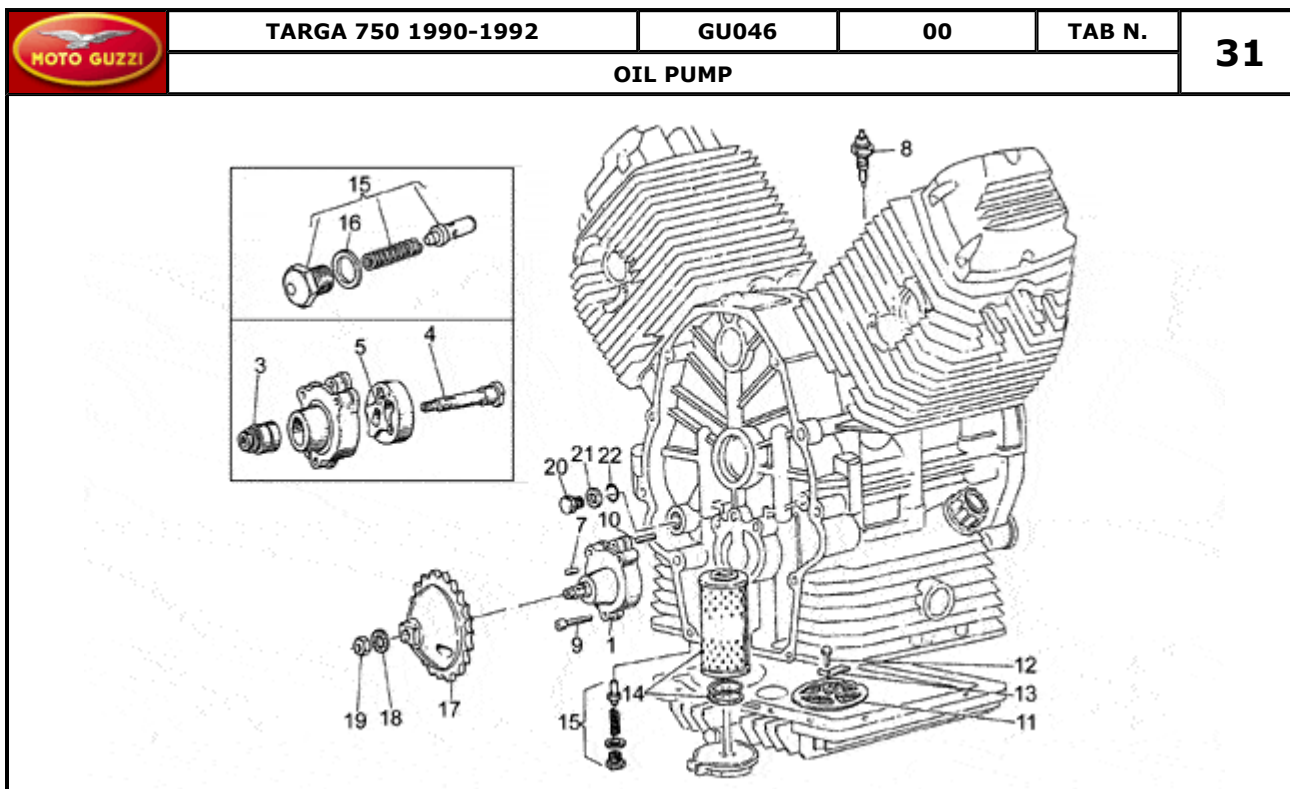

Pos.	Description	Year	I_M_	Country	Version	Code	Q.ty	P.Cod.
1	Oil pump	-	-	-	-	GU19146420	1	
3	Roller bearing 10x22x20	-	-	-	-	GU92252210	1	
4	Oil pump shaft assy.	-	-	-	-	GU19147820	1	
5	Inner rotor	-	-	-	-	GU19148420	1	
6	Outer rotor	-	-	-	-	GU19148620	1	
7	Guide roller	-	-	-	-	GU92296726	1	
8	Pressure sensor	-	-	-	02201N	GU31999581	1	
9	Screw M6X35	-	-	-	-	GU98620335	3	
10	Pin	-	-	-	-	GU19018920	2	
11	Oil filter	-	-	-	-	GU19152200	1	
12	Screw	-	-	-	-	GU98054314	1	
13	Plate	-	-	-	-	GU95187006	1	
14	Oil filter	-	-	-	-	GU27153085	1	
15	Oil pressure valve	-	-	-	-	GU31158250	1	
16	Washer 18,25x24x1	-	-	-	-	GU18144350	3	
17	Oil pump gear	-	-	-	-	GU19147721	1	
18	Washer 10,5x16x1	-	-	-	-	GU19149800	1	
19	Nut M10x1,25	-	-	-	-	GU92602510	1	
20	Plug	-	-	-	-	GU31016050	1	
21	Gasket 14,25	-	-	-	-	GU18161150	1	
22	O-ring	-	-	-	-	GU90706111	1	
23	Washer 6,15x11x0,8	-	-	-	-	GU95004206	1