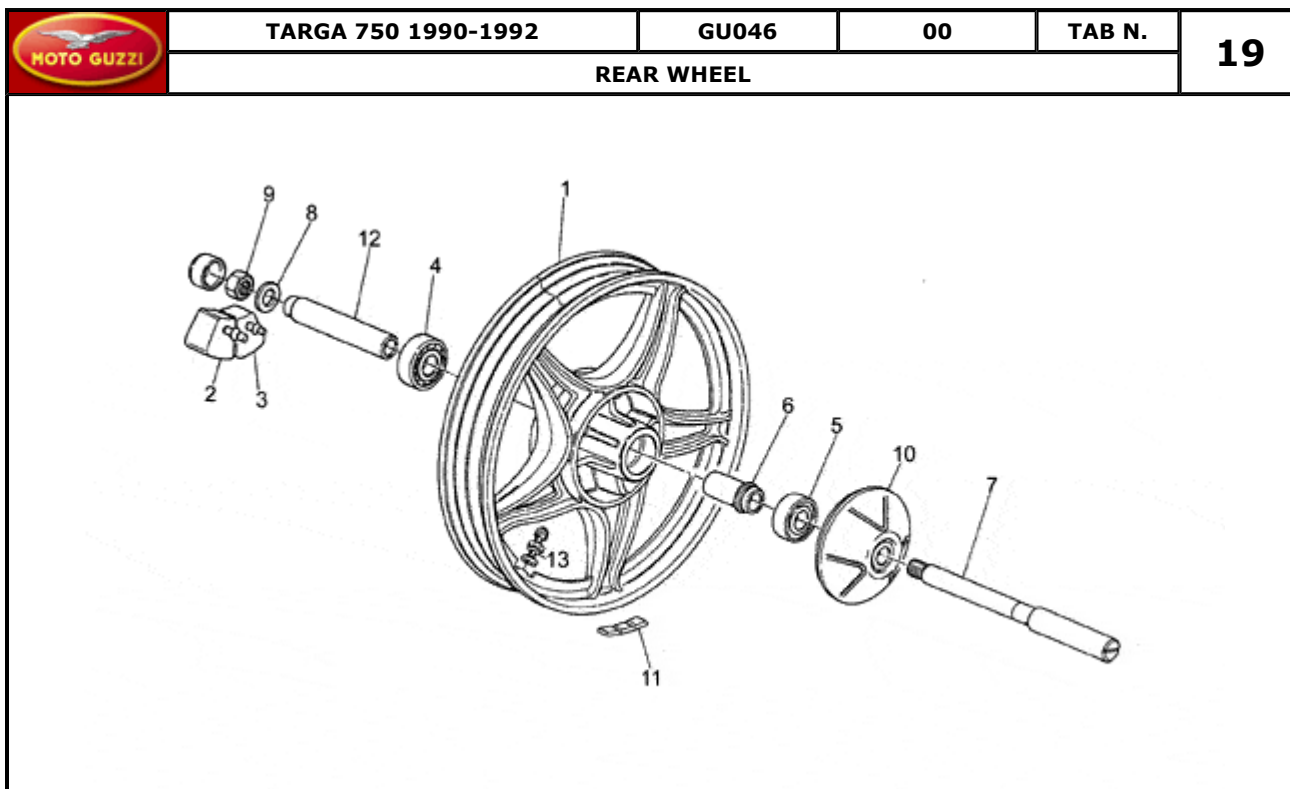

Pos.	Description	Year	I_M	Country	Version	Code	Q.ty	P.Cod.
1	Rear wheel	-	-	-	-	GU31630615	1	
2	RH rubber coupling	-	-	-	-	GU19632501	6	
3	LH rubber coupling	-	-	-	-	GU19632502	6	
4	Bearing	-	-	-	-	GU92204218	1	
5	Bearing	-	-	-	-	GU92204217	1	
6	Bearing internal spacer	-	-	-	-	GU19633935	1	
7	Rear wheel spindle	-	-	-	-	GU23633380	1	
8	Washer	-	-	-	-	GU14634400	1	
9	Nut M6X1,5	-	-	-	-	GU92602316	1	
10	Protection	-	-	-	-	GU19636400	1	
11	Counterweight	-	-	-	-	GU14616150	0	
12	Spacer	-	-	-	-	GU19634100	1	
13	Air valve	-	-	-	-	GU28617760	1