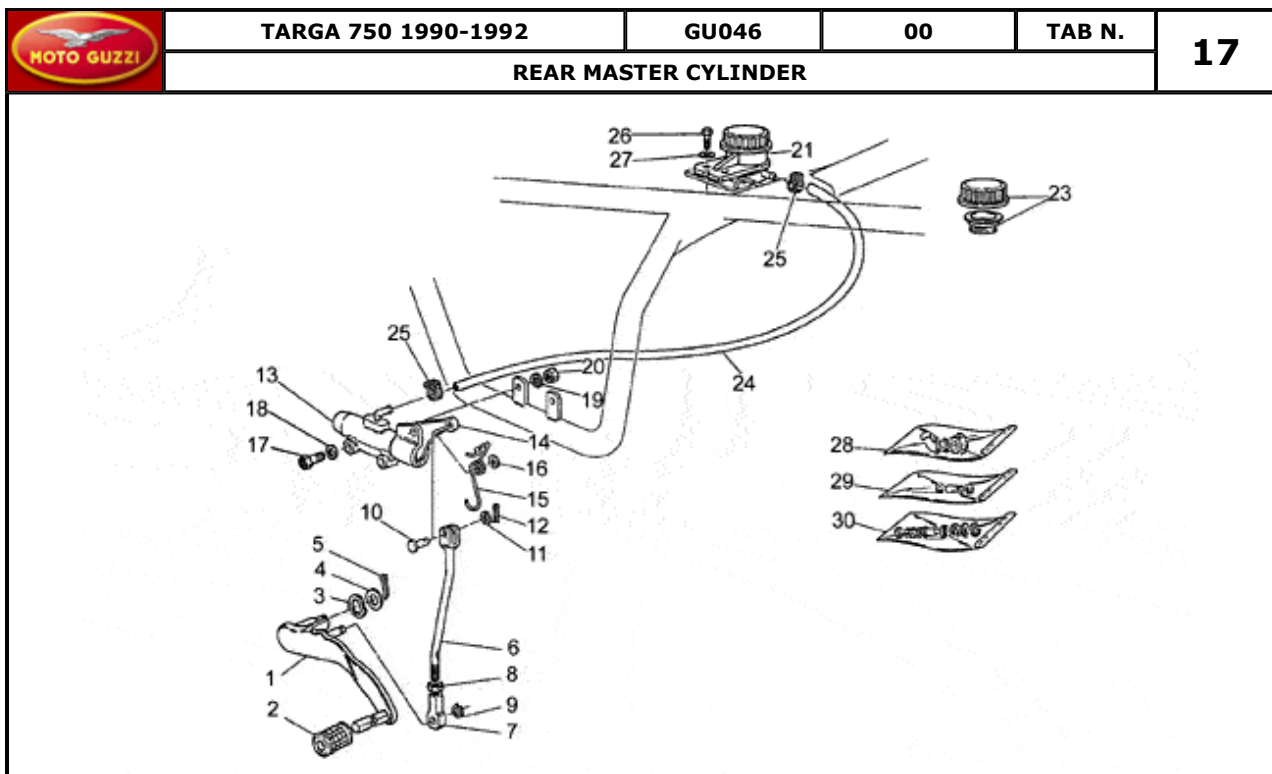

Pos.	Description	Year	I_M_	Country	Version	Code	Q.ty	P.Cod.
1	Brake lever	-	-	-	-	GU19677035	1	
2	Rubber spacer	-	-	-	-	GU14251001	1	
3	Spring washer	-	-	-	-	GU95129260	1	
4	Flat washer	-	-	-	-	GU95004215	1	
5	Split pin	-	-	-	-	GU95500227	1	
6	Tie rod	-	-	-	-	GU19675035	1	
7	Block	-	-	-	-	GU18257551	1	
8	Nut	-	-	-	-	GU92690073	1	
9	Circlip	-	-	-	-	GU90271008	1	
10	Pin	-	-	-	-	GU95770265	1	
11	Washer	-	-	-	-	GU95129110	1	
12	Split pin	-	-	-	-	GU95500222	1	
13	Rear master cylinder	-	-	-	-	GU31666990	1	
14	Rear brake lever	-	-	-	-	GU19667500	1	
15	Rear brake lever spring	-	-	-	-	GU19667600	1	
16	Washer 6,15x11x0,8	-	-	-	-	GU95004206	1	
17	Screw	-	-	-	-	GU98054330	2	
18	Washer	-	-	-	-	GU95000206	2	
19	Notched washer	-	-	-	-	GU95021106	2	
20	Nut	-	-	-	-	GU92602206	2	
21	Brake oil tank	-	-	-	-	GU65663500	1	
23	Tank cap	-	-	-	-	GU17661052	1	
24	Rear brake hose	-	-	-	-	GU00823950050	1	
25	Hose clamp	-	-	-	-	GU19157800	2	
26	Screw	-	-	-	-	GU98054216	2	
27	Washer 5,25x14x1,5	-	-	-	-	GU95100059	2	
28	Pump connection overhaul unit	-	-	-	-	GU19659500	1	
29	Lever overhaul kit	-	-	-	-	GU19659600	1	
30	Pump revision kit	-	-	-	-	GU17659350	1