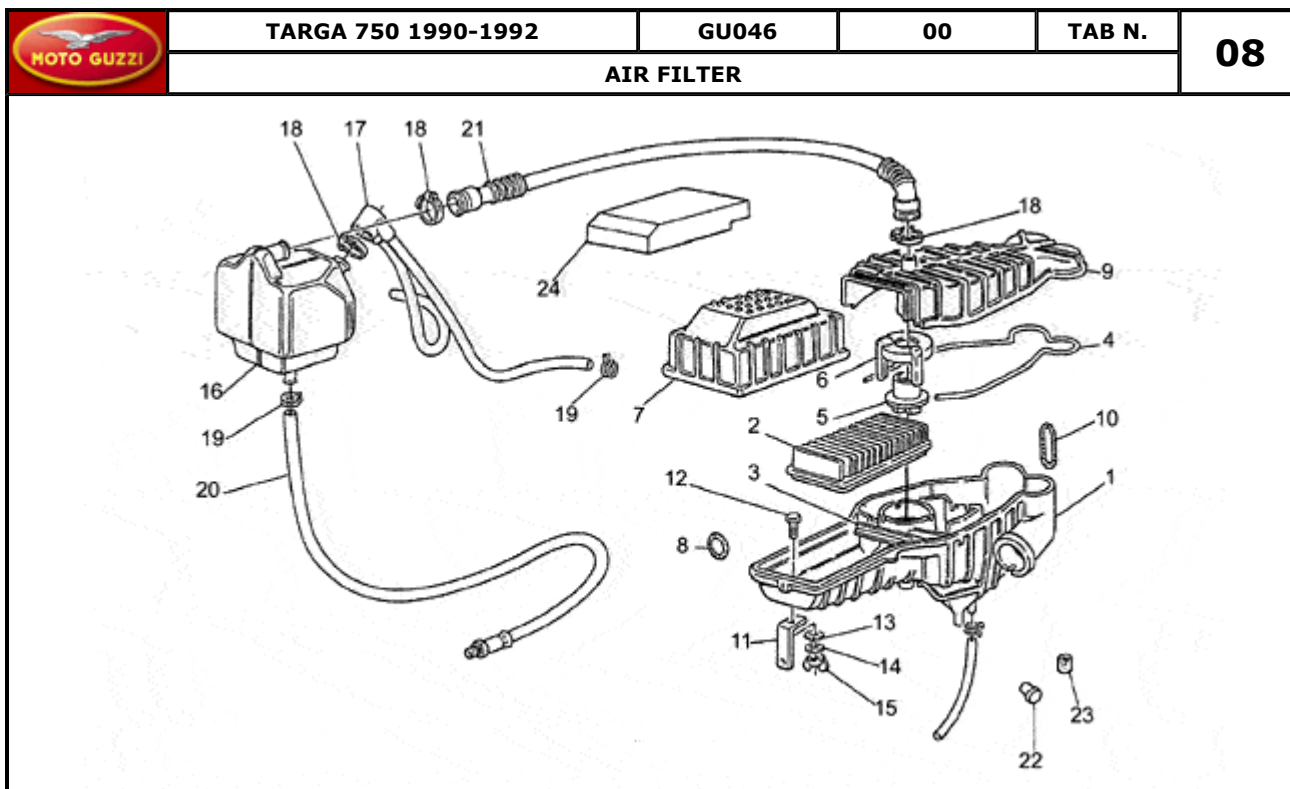

Pos.	Description	Year	I_M	Country	Version	Code	Q.ty	P.Cod.
1	Lower side filter case	-	-	-	-	GU19114060	1	
2	Air filter	-	-	-	-	GU28113650	1	
3	Bracket	-	-	-	-	GU19112960	1	
4	Gasket	-	-	-	-	GU19113960	1	
5	Protection	-	-	-	-	GU19111060	1	
6	Cover	-	-	-	-	GU19111160	1	
7	Filter cover	-	-	-	-	GU19113760	1	
8	Short spring	-	-	-	-	GU31110715	3	
9	Upper side filter case	-	-	-	-	GU19113460	1	
10	Lenght spring	-	-	-	-	GU31110815	1	
11	Air filter support	-	-	-	-	GU31114165	1	
12	Screw	-	-	-	-	GU98054214	1	
13	Notched washer	-	-	-	-	GU95021105	1	
14	Washer	-	-	-	-	GU95000205	1	
15	Nut	-	-	-	-	GU92670305	1	
16	Housing	-	-	-	-	GU27153460	1	
17	Breather	-	-	-	-	GU23159670	1	
18	Hose clamp	-	-	-	-	GU93305018	3	
19	Hose clamp	-	-	-	-	GU61108400	3	
20	Breather	-	-	-	-	GU27159360	1	
21	Pipe	-	-	-	-	GU27157420	1	
22	Lockup rubber	-	-	-	-	GU19433000	1	
23	Rubber spacer	-	-	-	-	GU14423800	1	
24	Guard	-	-	-	-	GU27111271	1